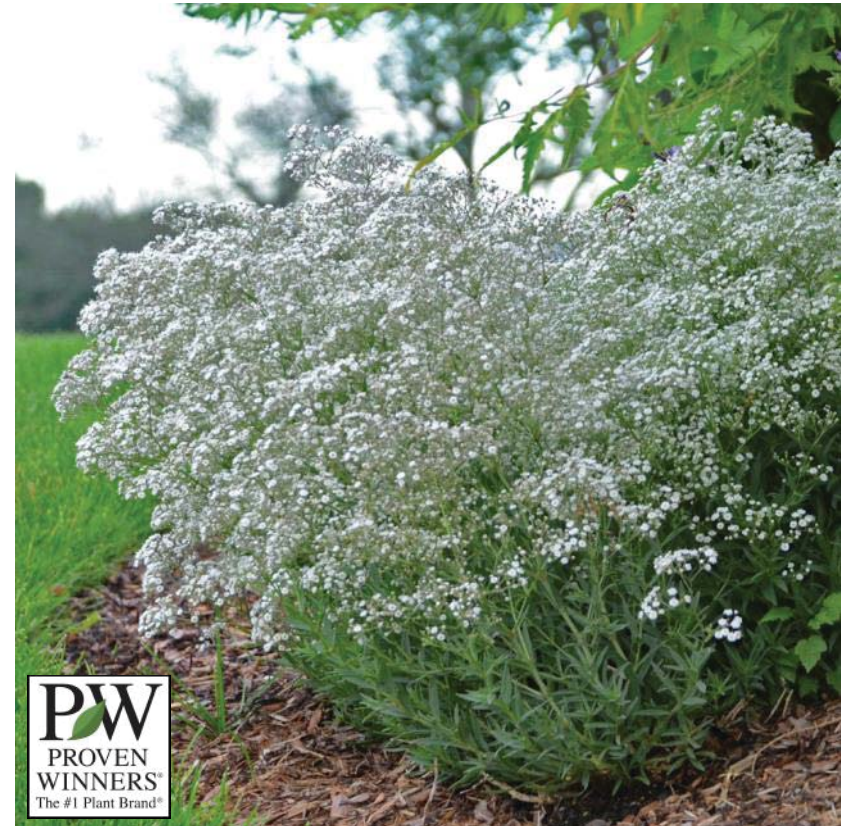

Gypsophila *p.* FESTIVAL STAR™ (‘Danfestar’ PP14818)

(Baby’s Breath)

- Compact, tightly mounded habit
- Dense sprays of pure white flowers were produced on relatively short stems above the grey-green foliage
- Blooms from late spring into fall
- Height: 12-18in
- Zones 3-9

Walters Gardens, Inc.
Proud Supplier of Proven Winners® Perennials
P.O. Box 137 • Zeeland, MI. 49464
Phone: 888-925-8377 • Fax: 800-752-1879
Email: sales@waltersgardens.com